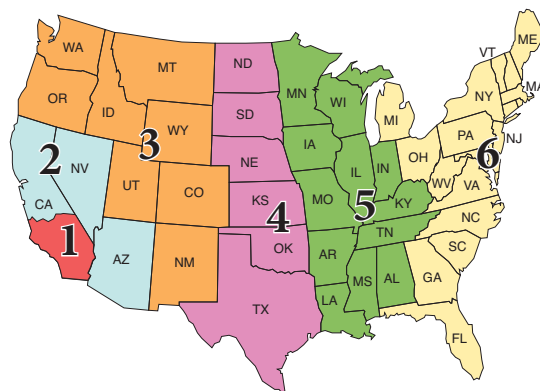

## SHIPPING CHART

Find your state. The numbers on the map refer to the approximate cost. These prices can be used for all Dealer Price List items.

Approximate delivery for Ground Shipment:

Zone 1 - 1 day

Zone 2 - 2 days

Zone 3-4 - 3 days

Zone 5-6 - 4 days

(To most major cities)

### ZONE & RATE CHART

QUAN.	1	2	3	4	5	6
250	16.00	18.00	19.00	21.00	26.00	28.00
500	32.00	36.00	37.00	44.00	52.00	62.00
750	48.00	54.00	54.00	64.00	77.00	91.00
1000	64.00	70.00	72.00	85.00	104.00	123.00
1500	70.00	79.00	92.00	103.00	115.00	130.00
2000	90.00	100.00	106.00	132.00	150.00	169.00
2500	115.00	120.00	129.00	163.00	185.00	209.00
3000	138.00	142.00	157.00	200.00	224.00	253.00
5000	229.00	231.00	241.00	305.00	345.00	389.00